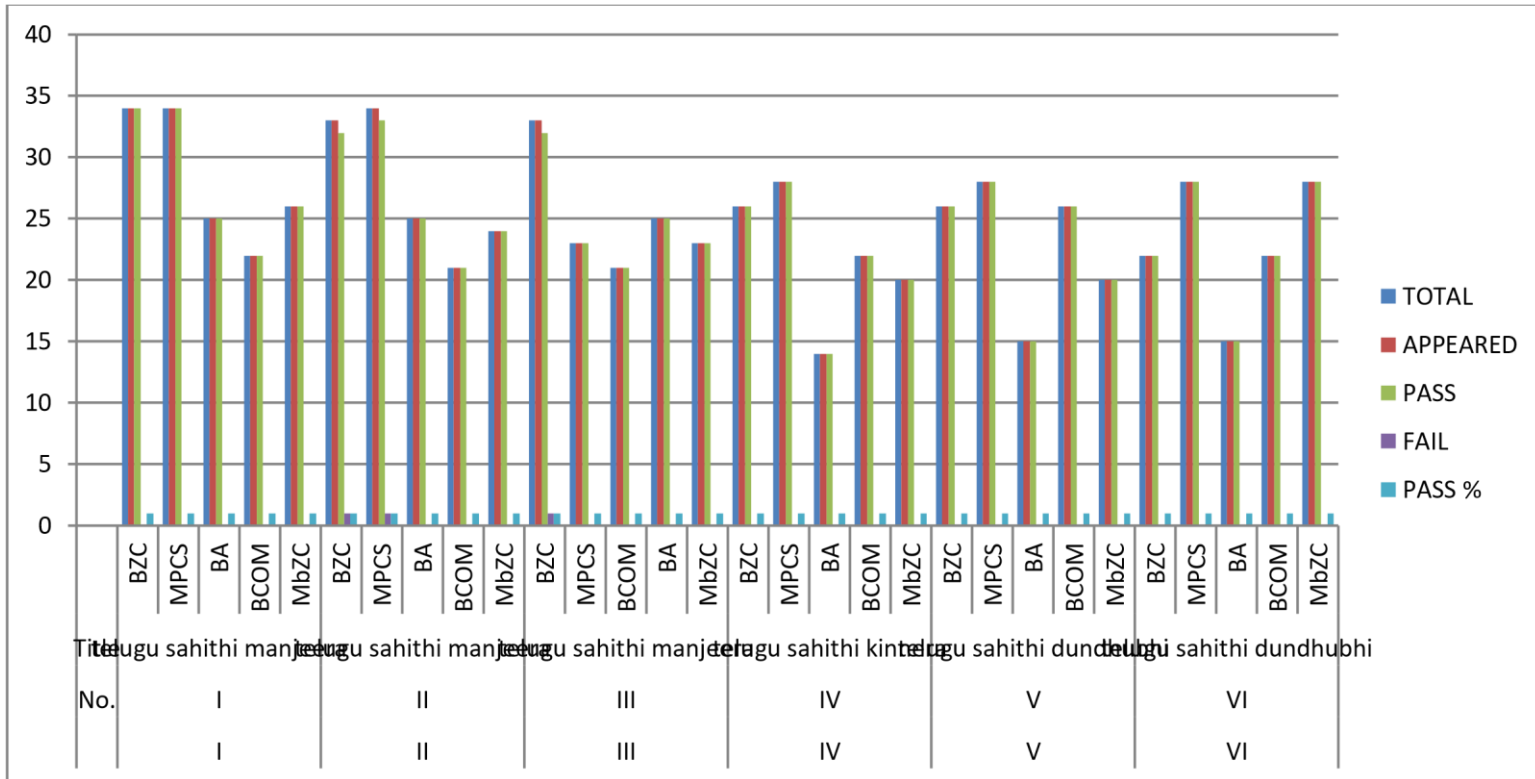

TTWRDC(W)

DEVARAKONDA

DEPARTMENT OF ENGLISH

RESULT ANALYSIS 2019-22

SEMESTER	PAPER		GROUP	TOTAL	APPEARED	PASS	FAIL	PASS %
	No.	Title						
I	I	English Enhanced Competence -I	BZC	34	34	34	0	100%
			MPCS	34	34	34	0	100%
			BA	25	25	25	0	100%
			BCOM	22	22	22	0	100%
			MbZC	26	26	26	0	100%
II	II	English Enhanced Competence -I	BZC	33	33	32	1	99.29%
			MPCS	34	34	34	0	100%
			BA	25	25	25	0	100%
			BCOM	21	21	21	0	100%
			MbZC	24	24	24	0	100%
III	III	English Enhanced Competence -II	BZC	33	33	33	0	100%
			MPCS	23	23	23	0	100%
			BCOM	21	21	21	0	100%
			BA	25	25	25	0	100%
			MbZC	23	23	23	0	100%
IV	IV	English Enhanced Competence	BZC	26	26	26	0	100%
			MPCS	28	28	28	0	100%
			BA	14	14	14	0	100%

		e -II	BCOM	22	22	22	0	100%
			MbZC	20	20	20	0	100%
V	V	English Enhanced Competenc e -II	BZC	26	26	26	0	100%
			MPCS	28	28	28	0	100%
			BA	15	15	15	0	100%
			BCOM	26	26	26	0	100%
			MbZC	20	20	20	0	100%
VI	VI	English Enhanced Competenc e -II	BZC	22	22	22	0	100%
			MPCS	28	28	28	0	100%
			BA	15	15	15	0	100%
			BCOM	22	22	22	0	100%
			MbZC	28	28	28	0	100%