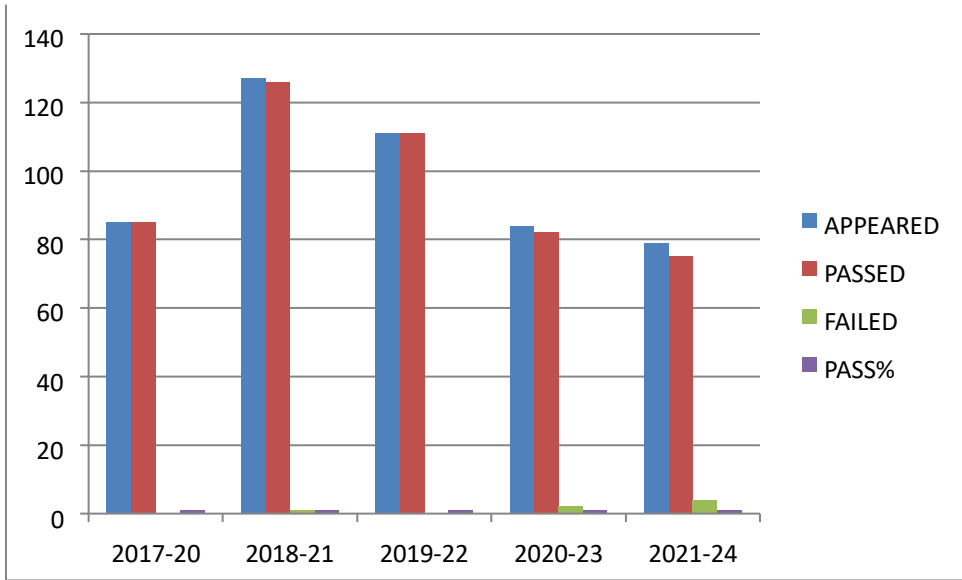

TTWRDC(W)							
DEVARAKONDA							
DEPARTMENT OF English							
RESULT ANALYSIS 2017-20							
	PAPER