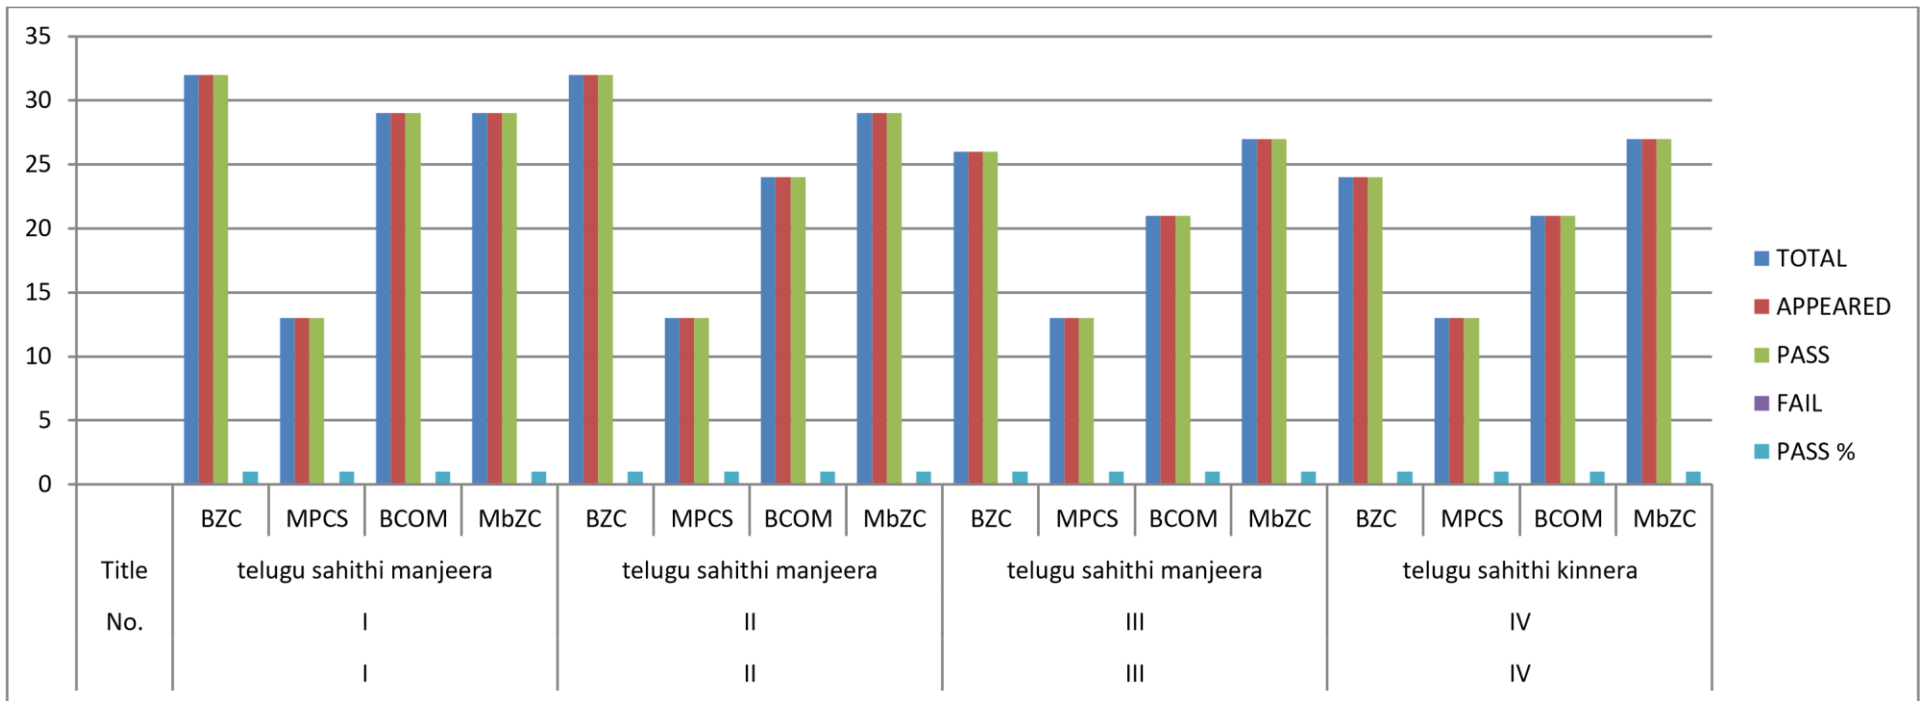

TTWRDC(W)

DEVARAKONDA

DEPARTMENT OF ENGLISH

RESULT ANALYSIS 2018-21

SEMESTER	PAPER		GROUP	TOTAL	APPEARED	PASS	FAIL	PASS %
	No.	Title						
I	I	English Enhanced Competence -I	BZC	34	34	33	1	97.05%
			MPCS	34	34	34	0	100%
			BA	25	25	25	0	100%
			BCOM	22	22	22	0	100%
			MbZC	26	26	26	0	100%
II	II	English Enhanced Competence -I	BZC	33	33	31	0	100%
			MPCS	34	34	34	0	100%
			BA	25	25	25	0	100%
			BCOM	21	21	21	0	100%
			MbZC	24	24	24	0	100%
III	III	English Enhanced Competence -II	BZC	33	33	33	0	100%
			MPCS	33	33	33	0	100%
			BCOM	21	21	21	0	100%
			BA	25	25	25	0	100%
			MbZC	23	23	23	0	100%
IV	IV	English Enhanced Competence -II	BZC	33	33	33	1	100%
			MPCS	29	29	29	0	100%
			BA	22	22	22	0	100%
			BCOM	21	21	21	0	100%
			MbZC	22	22	22	0	100%