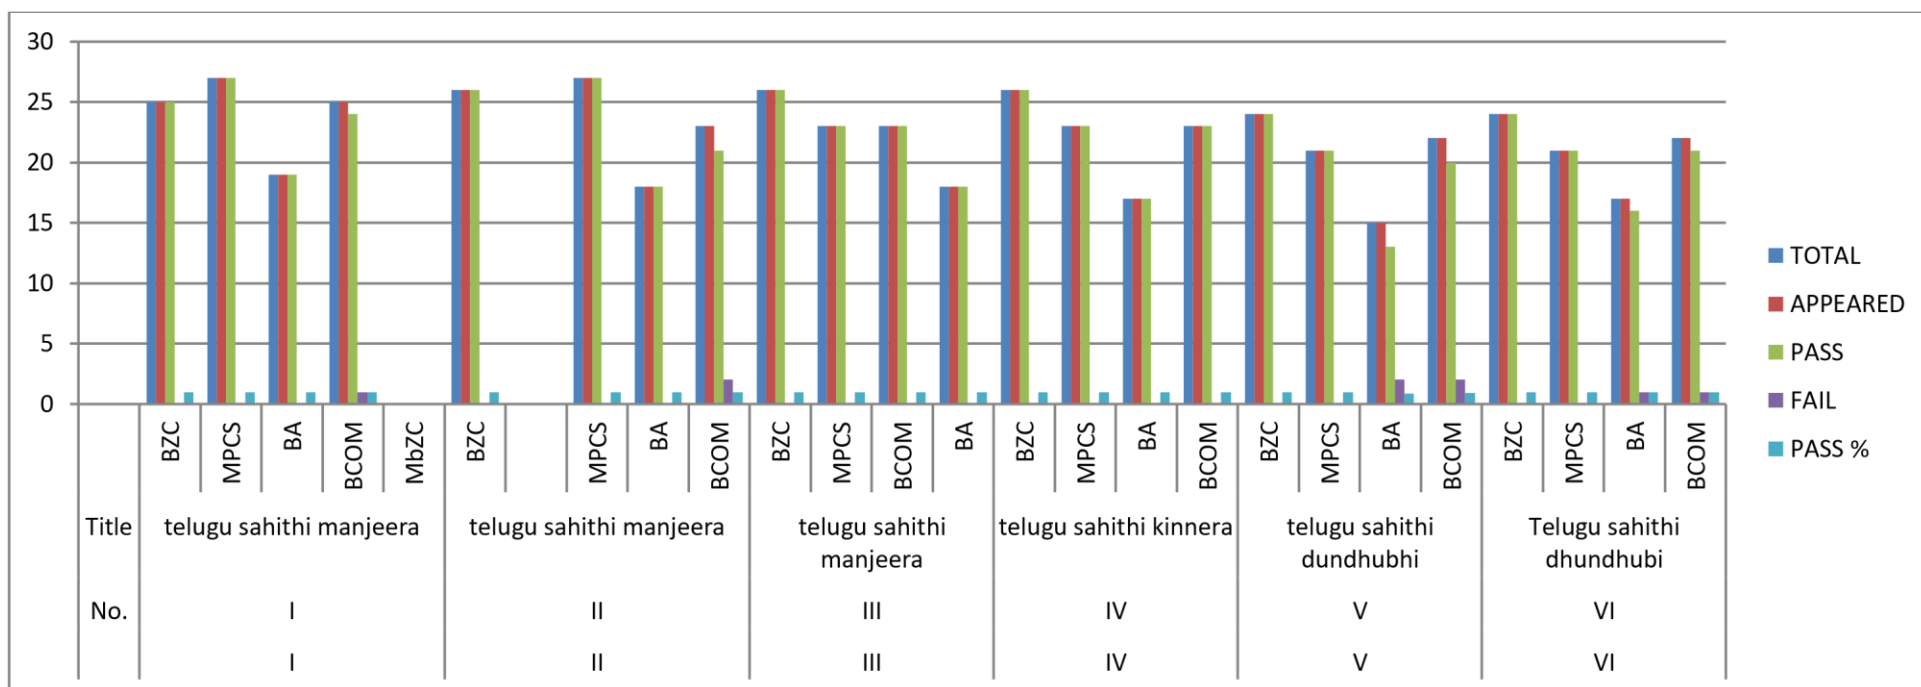

TTWRDC(W)								
DEVARAKONDA								
DEPARTMENT OF ENGLISH								
RESULT ANALYSIS 2021-24								
SEMESTER	PAPER		GROUP	TOTAL	APPEARED	PASS	FAIL	PASS %
	No.	Title						
I	I	English Enhanced Competence -I	BZC	34	34	34	0	100%
			MPCS	30	30	30	0	100%