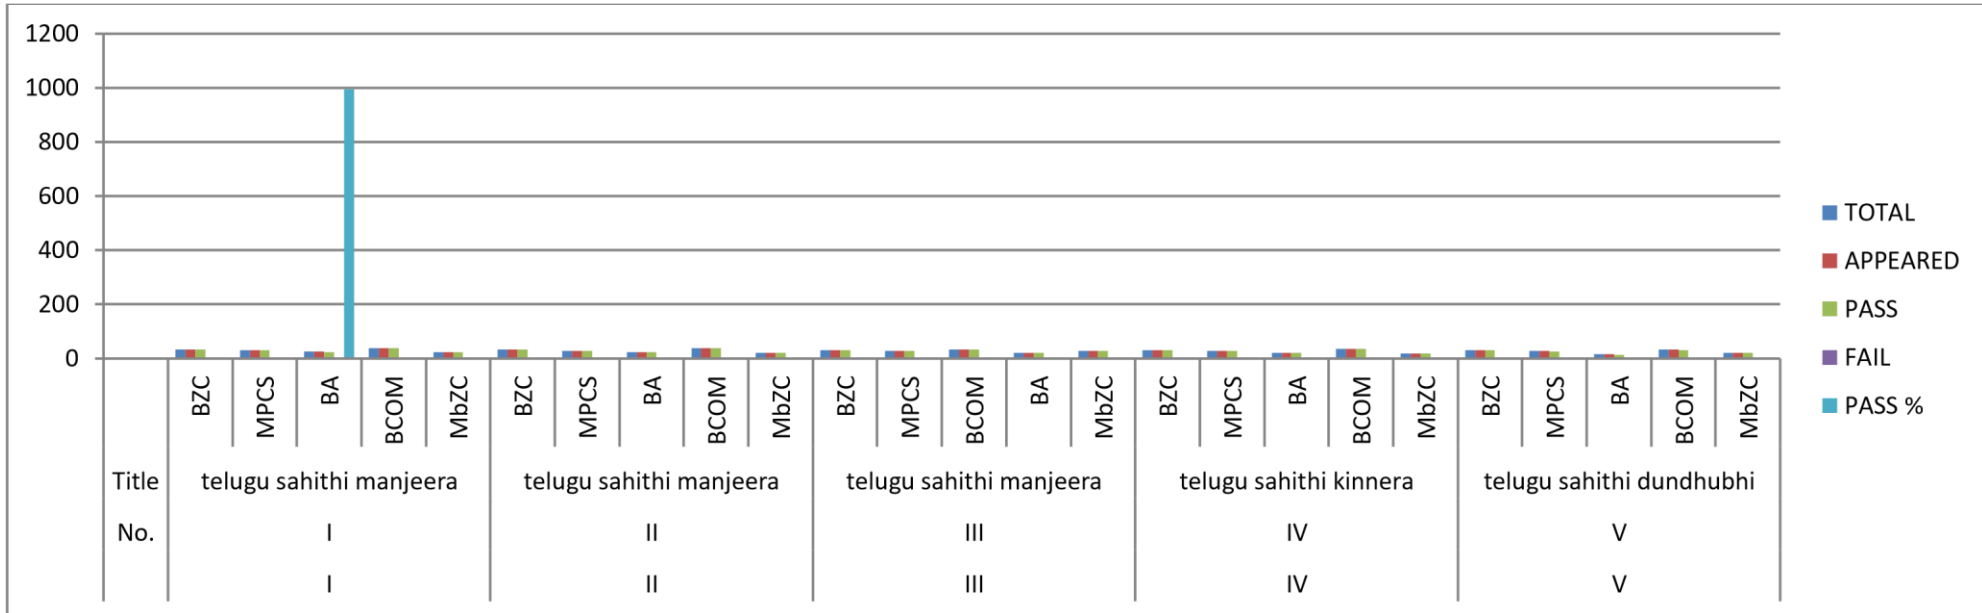

TTWRDC(W)								
DEVARAKONDA								
DEPARTMENT OF ENGLISH								
RESULT ANALYSIS 2022-25								
SEMESTER	PAPER		GROUP	TOTAL	APPEARED	PASS	FAIL	PASS %
	No.	Title						
I	I sem	English Enhanced Competence -I	LIFE SCIENCE	36	36	36	0	100%
			MPCS	29	29	29	0	100%
			BA	23	18	18	0	100%
			BCOM	28	28	28	0	100%