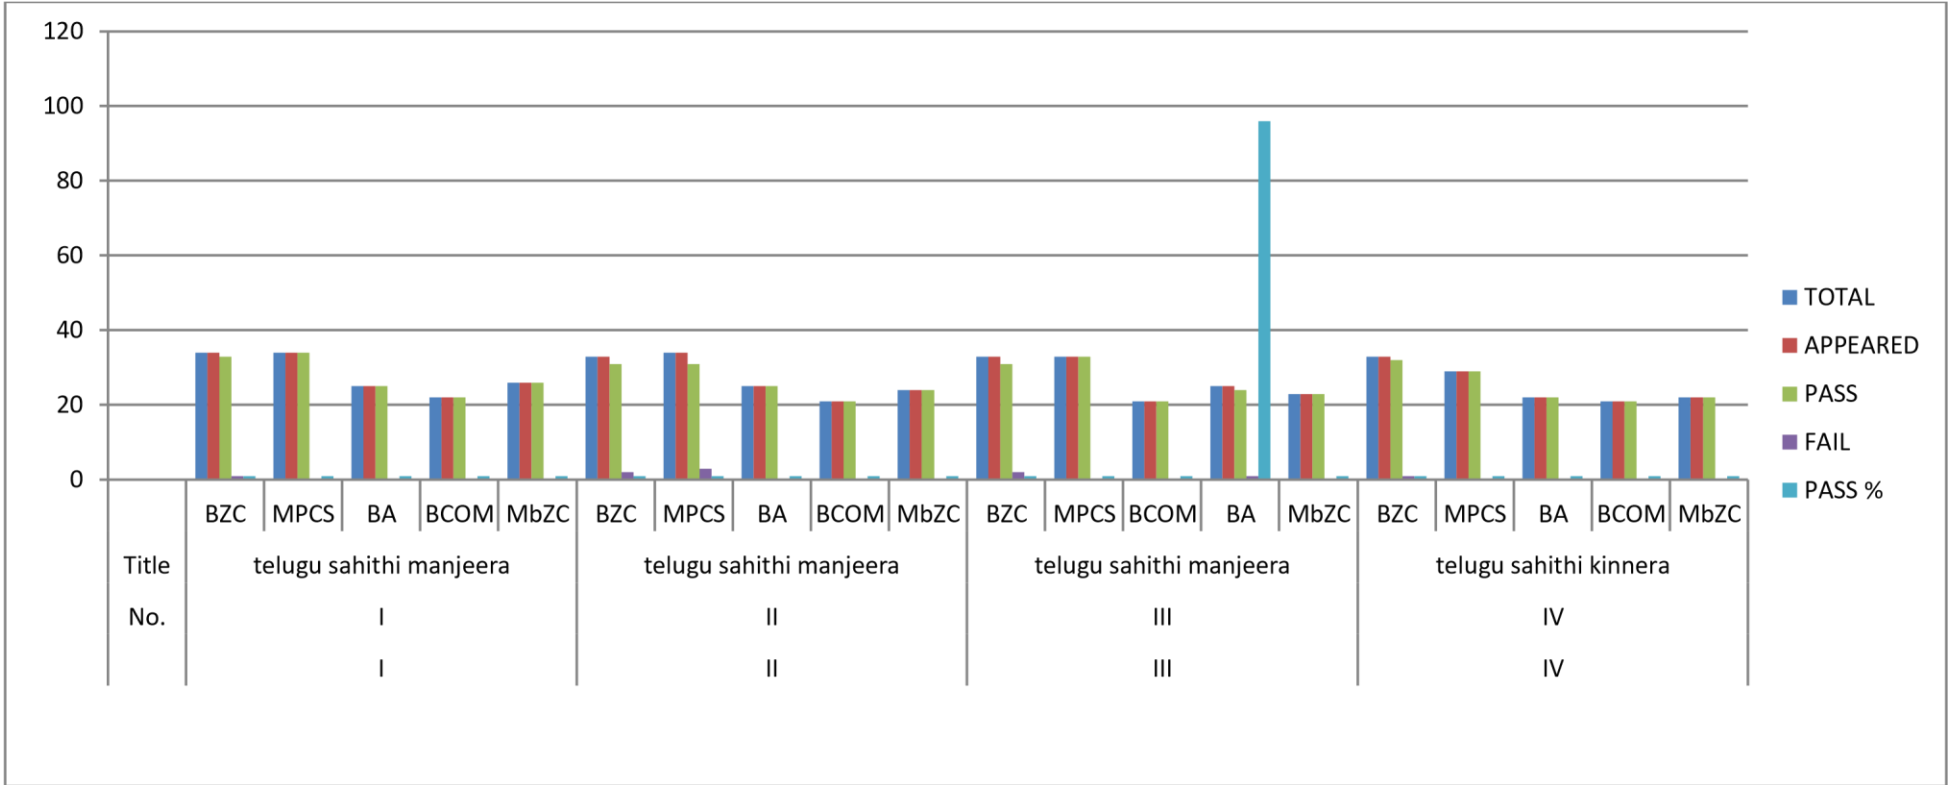

TTWRDC(W)

DEVARAKONDA

DEPARTMENT OF ENGLISH

RESULT ANALYSIS 2019-22

SEMESTER	PAPER		GROUP	TOTAL	APPEARED	PASS	FAIL	PASS %
	No.	Title						
I	I	English Enhanced Competence -I	BZC	34	34	34	0	100%
			MPCS	34	34	34	0	100%
			BA	25	25	25	0	100%
			BCOM	22	22	22	0	100%
			MbZC	26	26	26	0	100%
II	II	English Enhanced Competence -I	BZC	33	33	32	1	99.29%
			MPCS	34	34	34	0	100%
			BA	25	25	25	0	100%
			BCOM	21	21	21	0	100%
			MbZC	24	24	24	0	100%
III	III	English Enhanced Competence -II	BZC	33	33	33	0	100%
			MPCS	23	23	23	0	100%
			BCOM	21	21	21	0	100%
			BA	25	25	25	0	100%
			MbZC	23	23	23	0	100%
IV	IV	English Enhanced Competence	BZC	26	26	26	0	100%
			MPCS	28	28	28	0	100%
			BA	14	14	14	0	100%